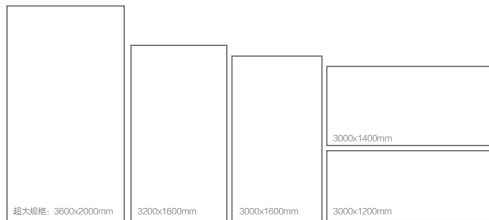

耐化学性  
Chemical resistance

耐高温  
Temperature resistance

常规尺寸: 3000x1200mm / 3000x1400mm / 3000x1600mm / 3200x1600mm  
超大规格: 3600x2000mm